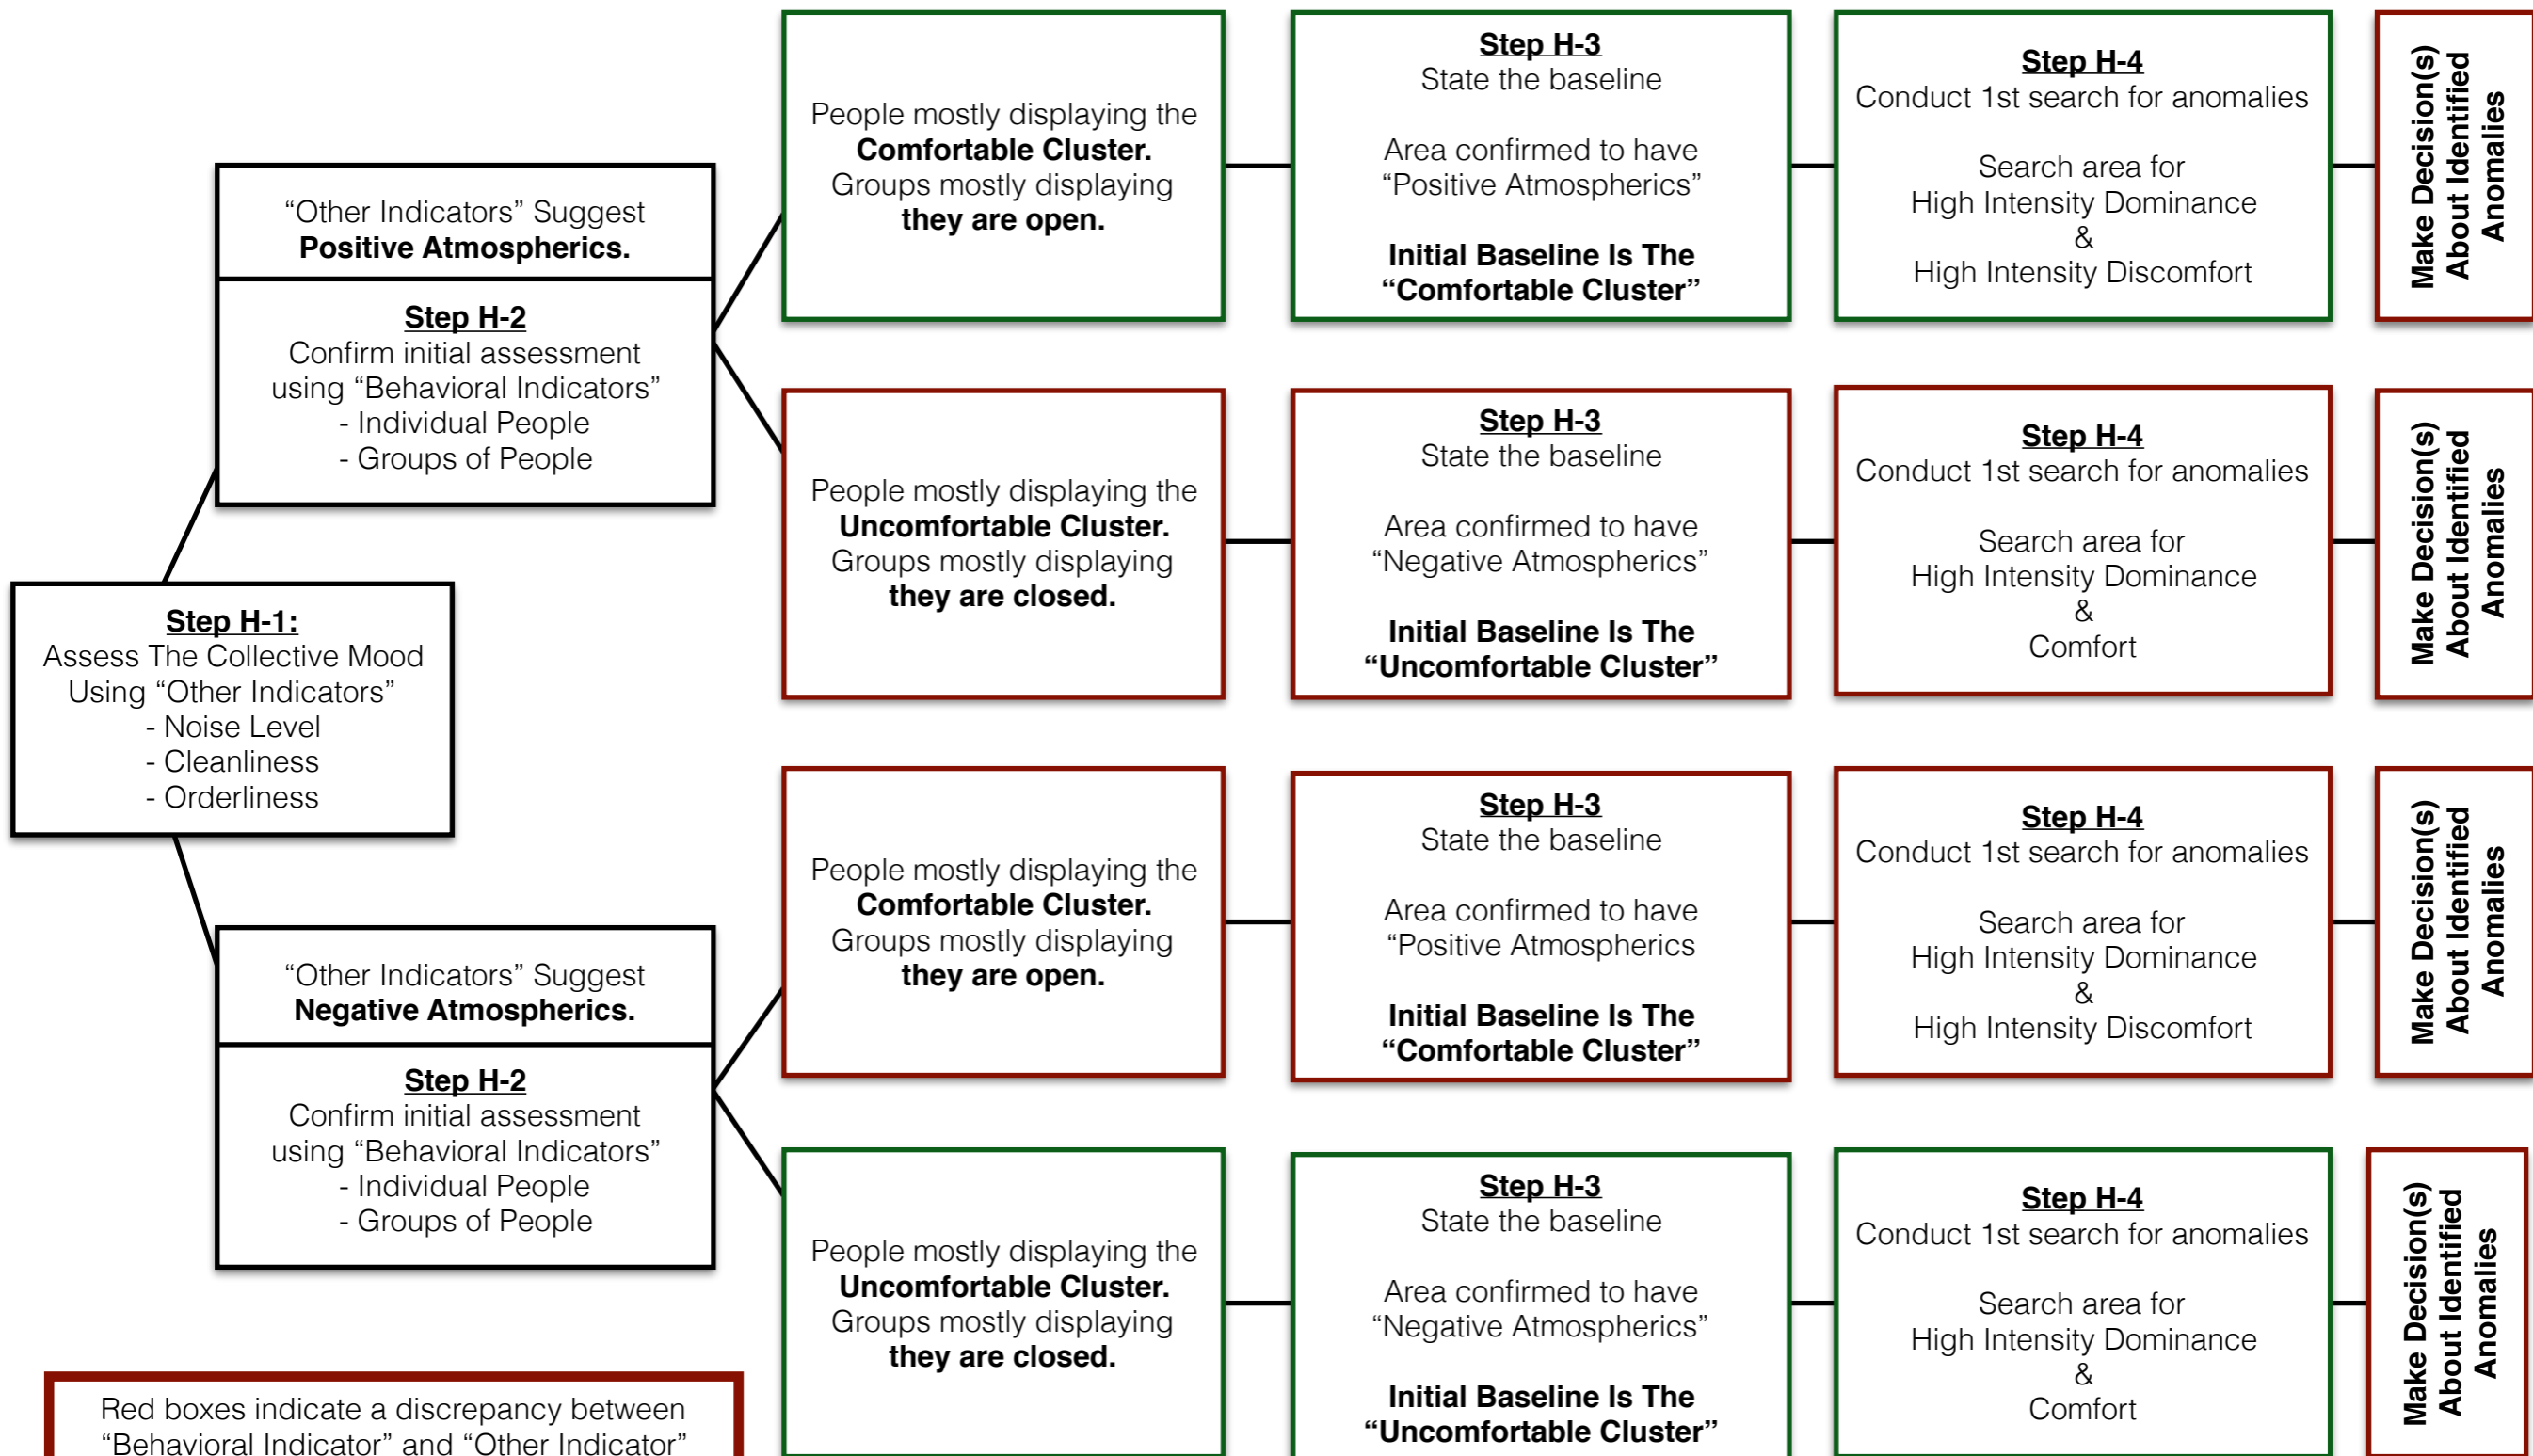

# The Hasty Search

Red boxes indicate a discrepancy between "Behavioral Indicator" and "Other Indicator" components to the collective mood.

If following a red box path, we recommend prioritizing the "Behavioral Indicators" as a more accurate indicator of the baseline.